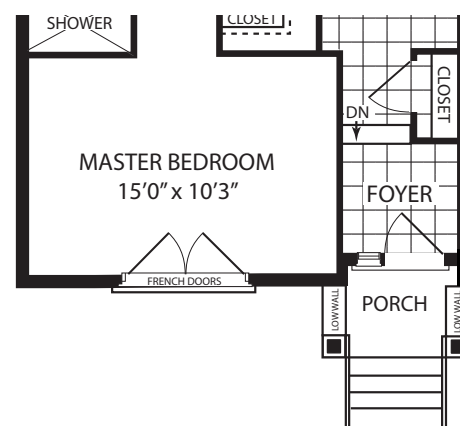

Lafontaine Elev. A D

2,367 - 2,387 sq.ft.

Artist Concept

Lower Level
Elev A, D

Main Level
Elev A

Second Level
Elev A

Main Level
Elev D

Second Level
Elev D

TS-20 : SIZES AND SPECIFICATIONS ARE SUBJECT TO CHANGE WITHOUT NOTICE, SOME FEATURES SHOWN ARE OPTIONAL, E.&O.E. April 2017