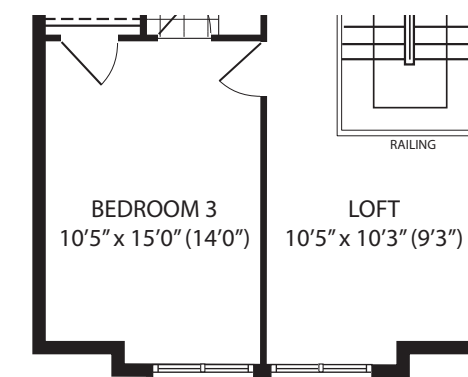

Lafontaine Elev. A D

2,367 - 2,387 sq.ft.

Artist Concept

Lower Level
Elev A, D

Main Level
Elev A

Second Level
Elev A

Main Level
Elev D

Second Level
Elev D

TS-20 : SIZES AND SPECIFICATIONS ARE SUBJECT TO CHANGE WITHOUT NOTICE, SOME FEATURES SHOWN ARE OPTIONAL, E.&O.E. April 2017