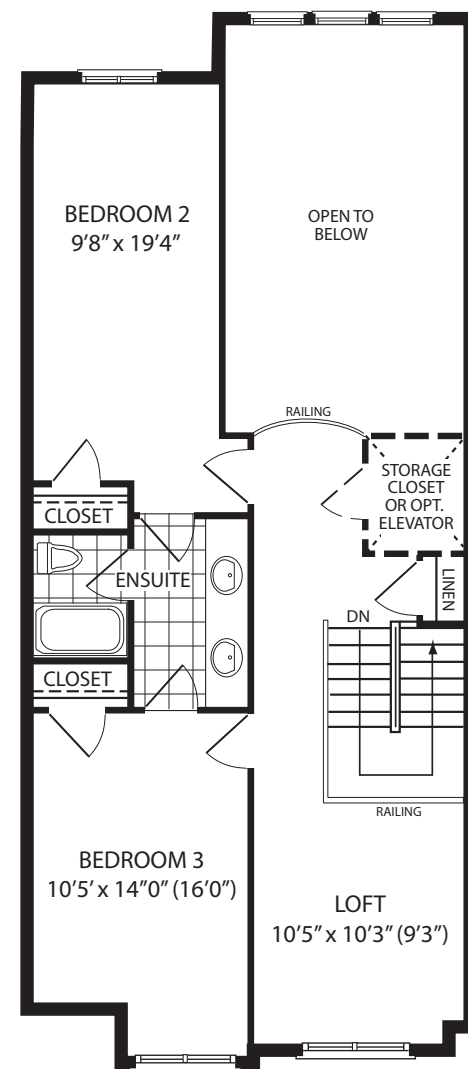

Lafontaine Elev. A D

2,367 - 2,387 sq.ft.

Artist Concept

Lower Level
Elev A, D

Main Level
Elev A

Second Level
Elev A

Main Level
Elev D

Second Level
Elev D

TS-20 : SIZES AND SPECIFICATIONS ARE SUBJECT TO CHANGE WITHOUT NOTICE, SOME FEATURES SHOWN ARE OPTIONAL, E.&O.E. April 2017