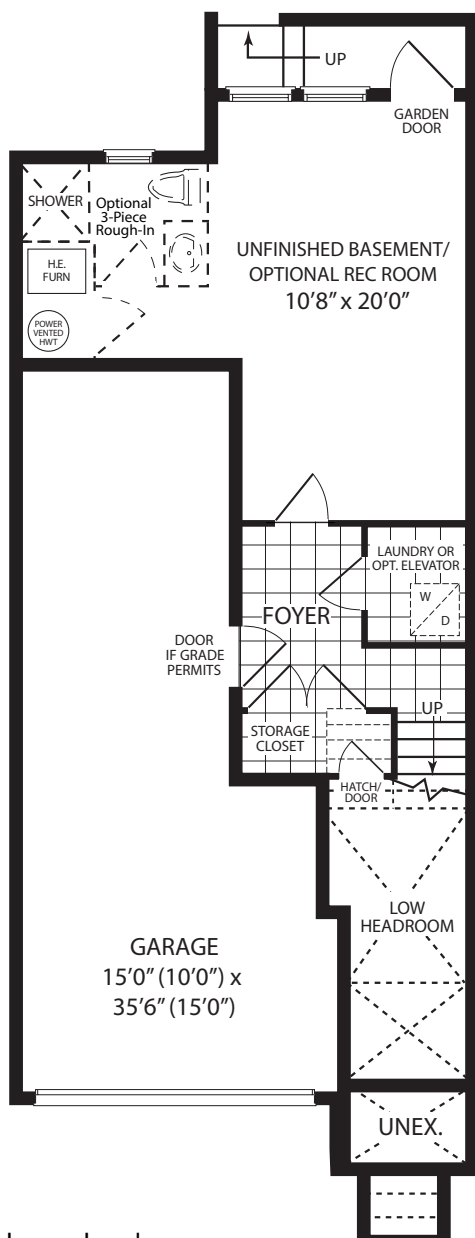

Lafontaine Elev. A D

2,367 - 2,387 sq.ft.

Artist Concept

Lower Level
Elev A, D

Main Level
Elev A

Second Level
Elev A

Main Level
Elev D

Second Level
Elev D

TS-20 : SIZES AND SPECIFICATIONS ARE SUBJECT TO CHANGE WITHOUT NOTICE, SOME FEATURES SHOWN ARE OPTIONAL, E.&O.E. April 2017