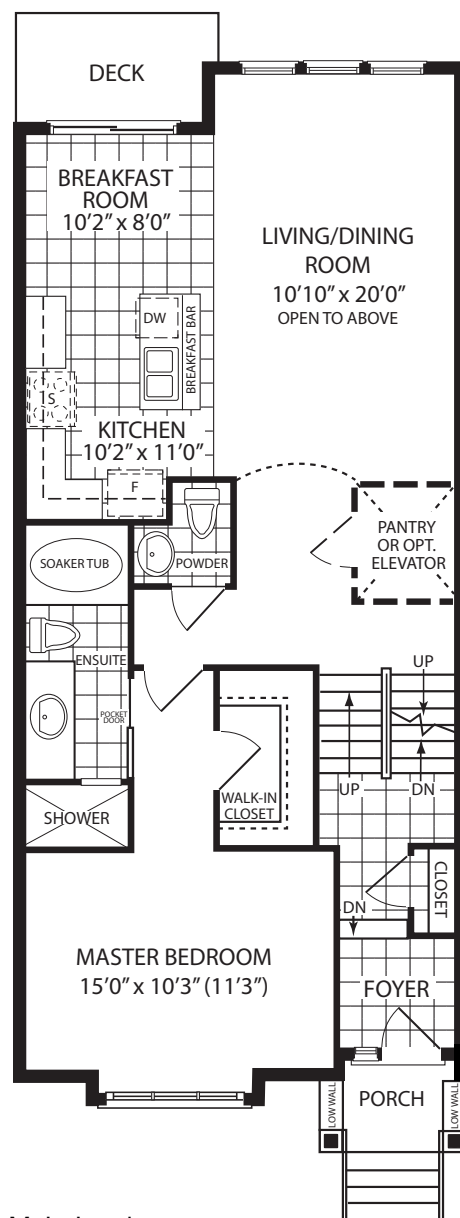

Lafontaine Elev. A D

2,367 - 2,387 sq.ft.

Artist Concept

Lower Level
Elev A, D

Main Level
Elev A

Second Level
Elev A

Main Level
Elev D

Second Level
Elev D

TS-20 : SIZES AND SPECIFICATIONS ARE SUBJECT TO CHANGE WITHOUT NOTICE, SOME FEATURES SHOWN ARE OPTIONAL, E.&O.E. April 2017